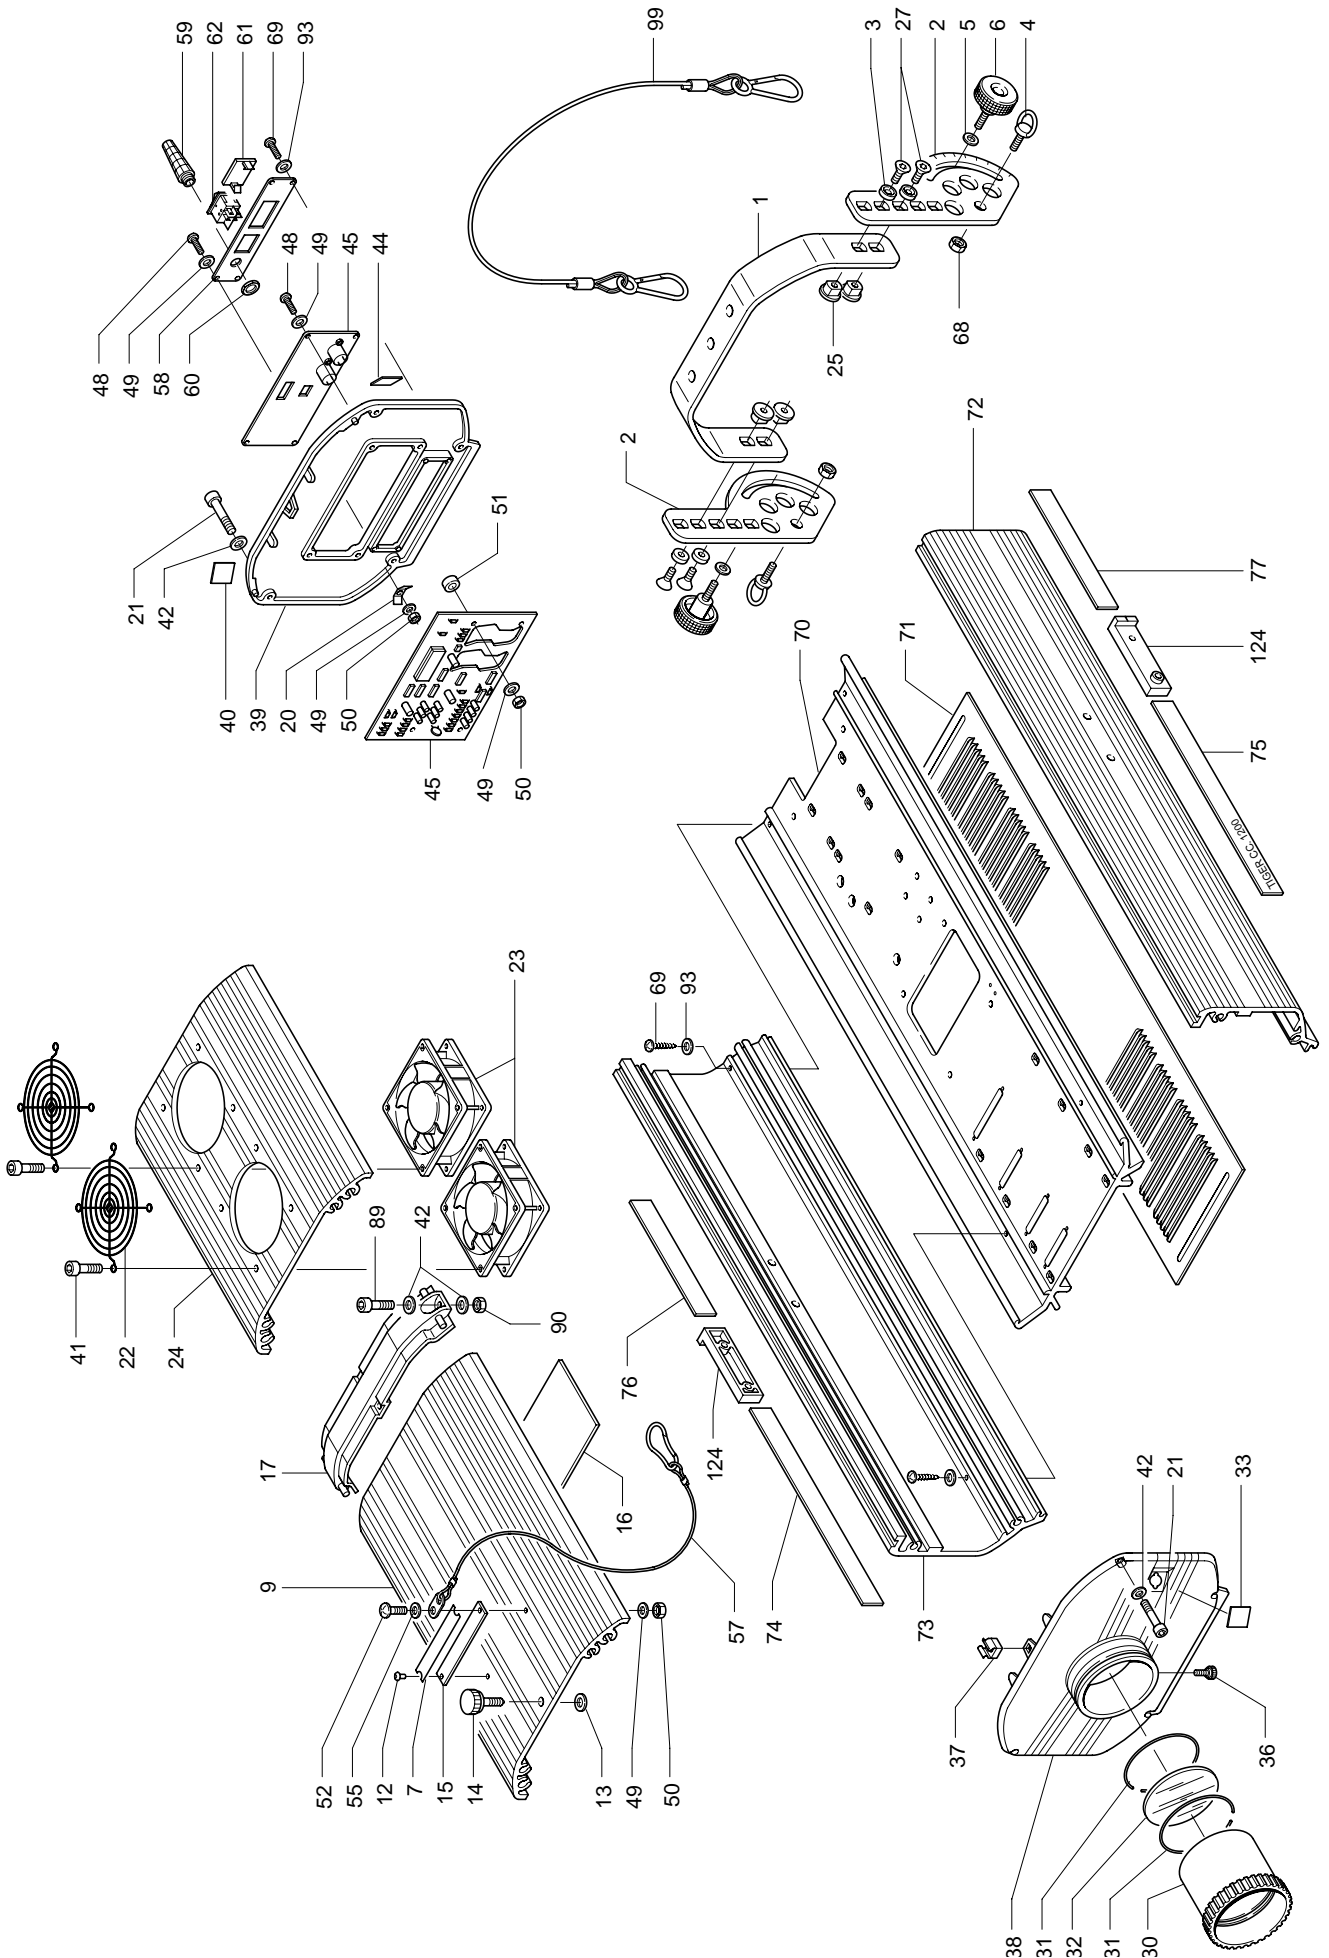

TIGER C.C. 1200
Housing assembly